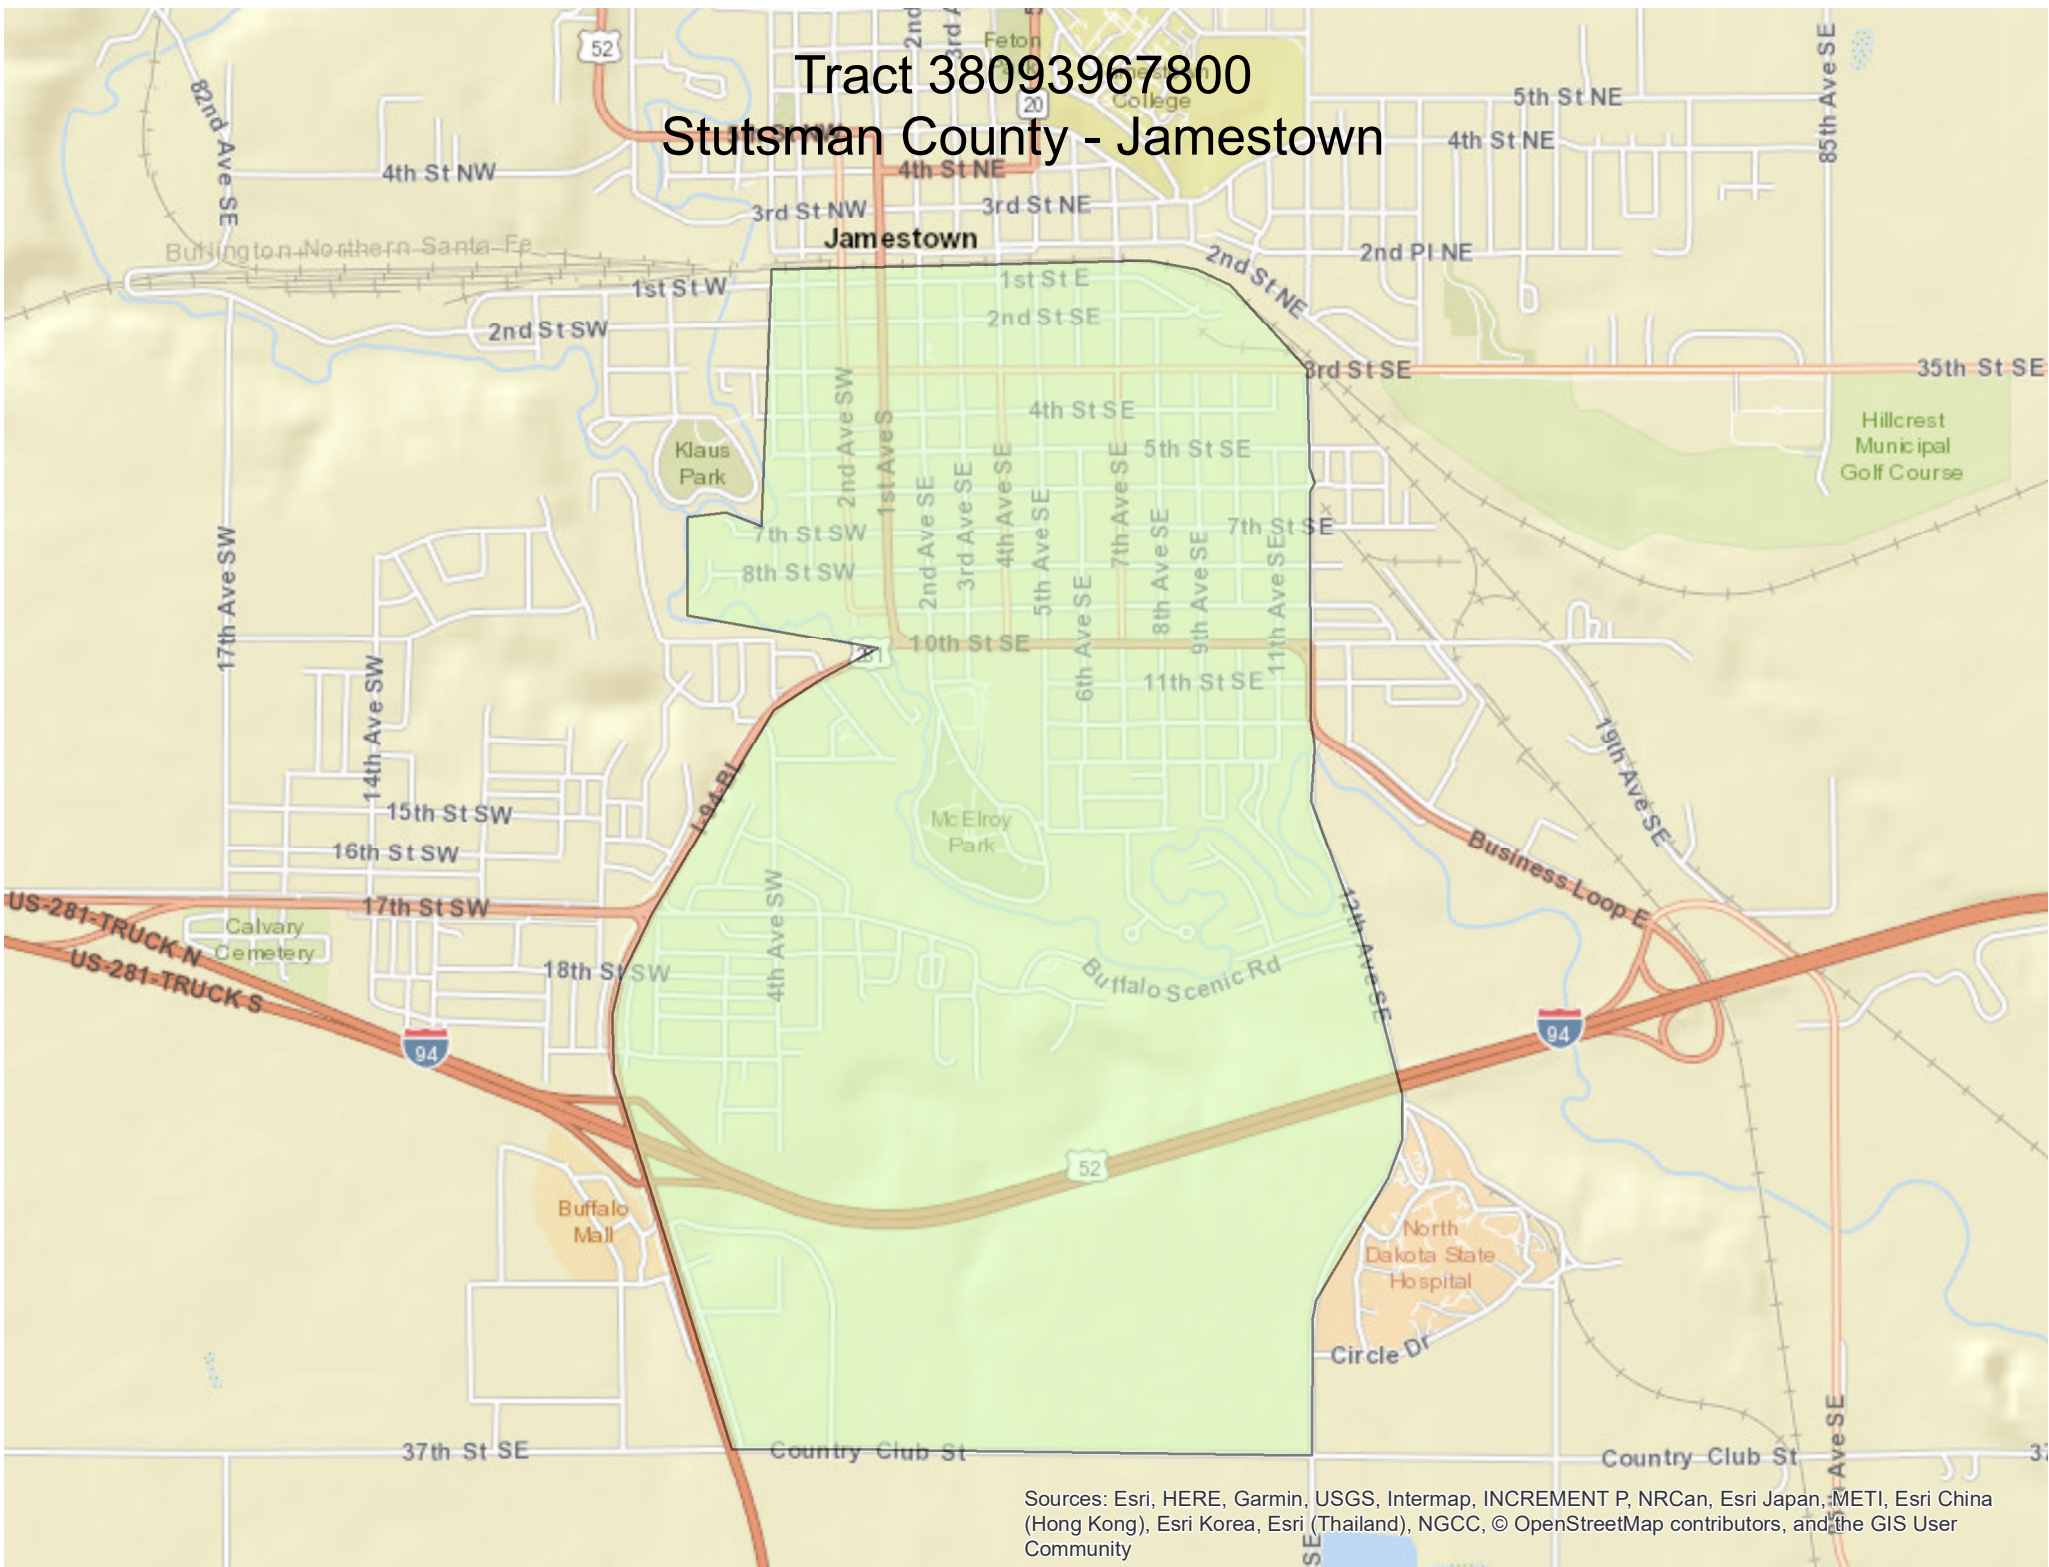

Tract 38093967800 Stutsman County - Jamestown

Sources: Esri, HERE, Garmin, USGS, Intermap, INCREMENT P, NRCan, Esri Japan, METI, Esri China (Hong Kong), Esri Korea, Esri (Thailand), NGCC, © OpenStreetMap contributors, and the GIS User Community